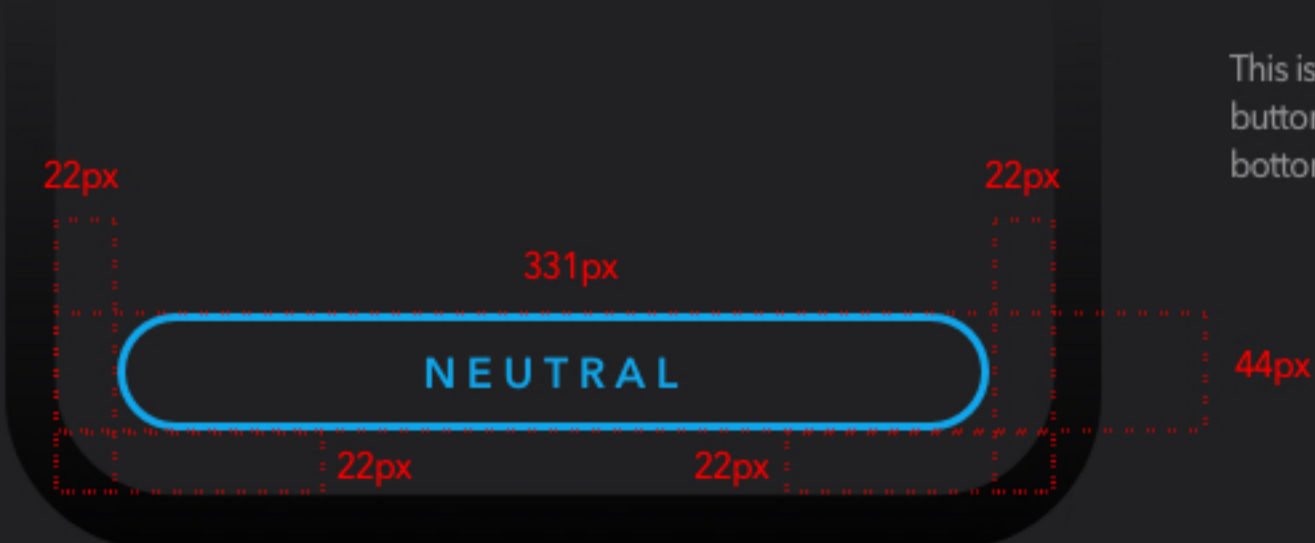

Styleguide

Buttons

When we want to guide the user to a specific action, the CTA button is the prominent button—the one with the highest contrast with its surroundings and background.

Horizontal layout

This is the layout if 2 buttons exist side by side

Example

Left aligned

This is the layout if 2 buttons exist one on top of the other

Example

Right aligned

This is the layout if 1 button exists next to CTA text

Example

Vertical layout

This is the layout if 1 button is at the bottom of the screen

Example

Buttons

Normal state

Select state

Examples

Colour

Primary