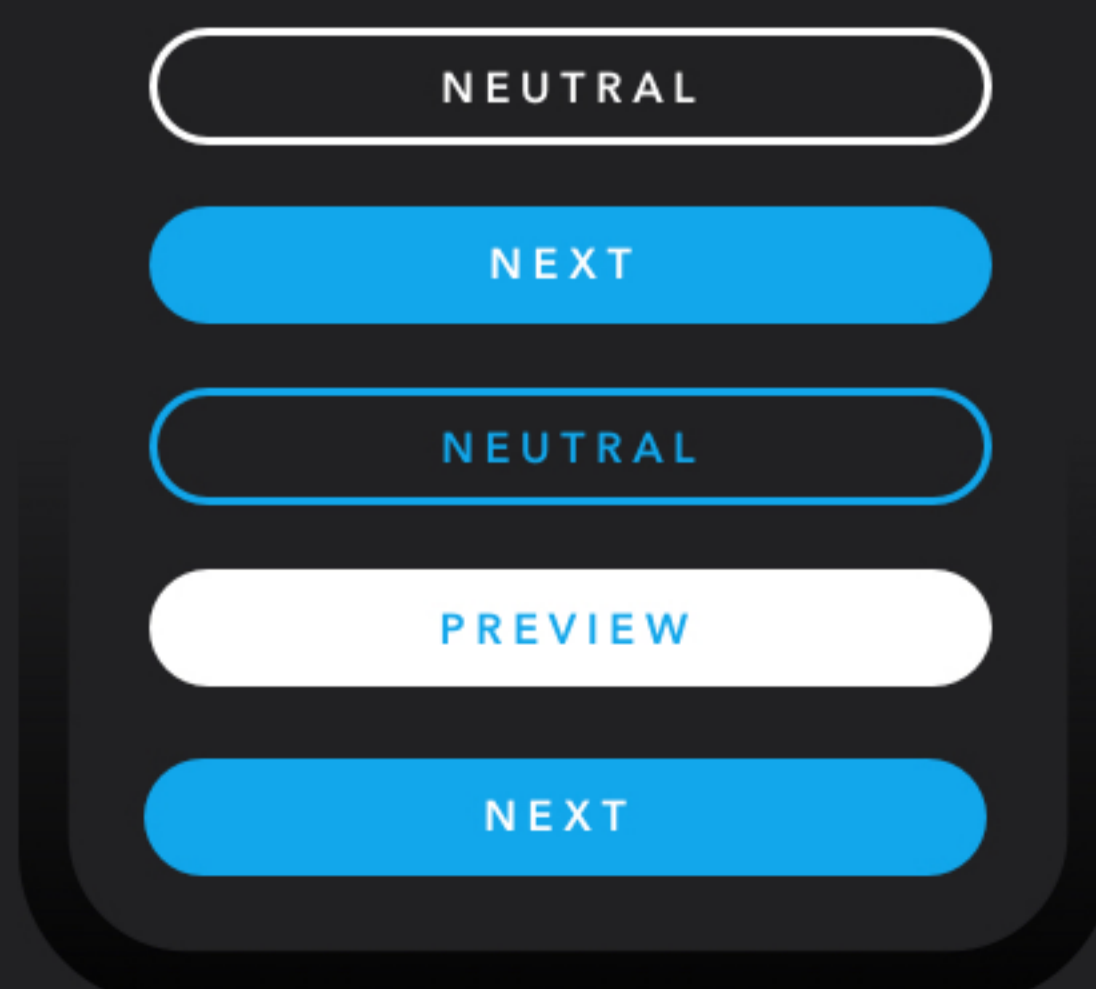

NEUTRAL

Font: Avenir Next Demi bold, all CAPS, #FFFFFF, 16pt, 3.8 kerning
 Container: transparent
 Stroke: #FFFFFF, 3pt, 44px high
 Width: 156px (when next to other button)
 Height: 44px high
 Radius: 100
 Elevation:

Styleguide

Buttons

When we want to guide the user to a specific action, the CTA button is the prominent button—the one with the highest contrast with its surroundings and background.

Horizontal layout

This is the layout if 2 buttons exist side by side

Example

Left aligned

This is the layout if 2 buttons exist one on top of the other

Example

Right aligned

This is the layout if 1 button exists next to CTA text

Example

Vertical layout

This is the layout if 1 button is at the bottom of the screen

Example

Buttons

Normal state

Select state

Examples

Colour

Primary