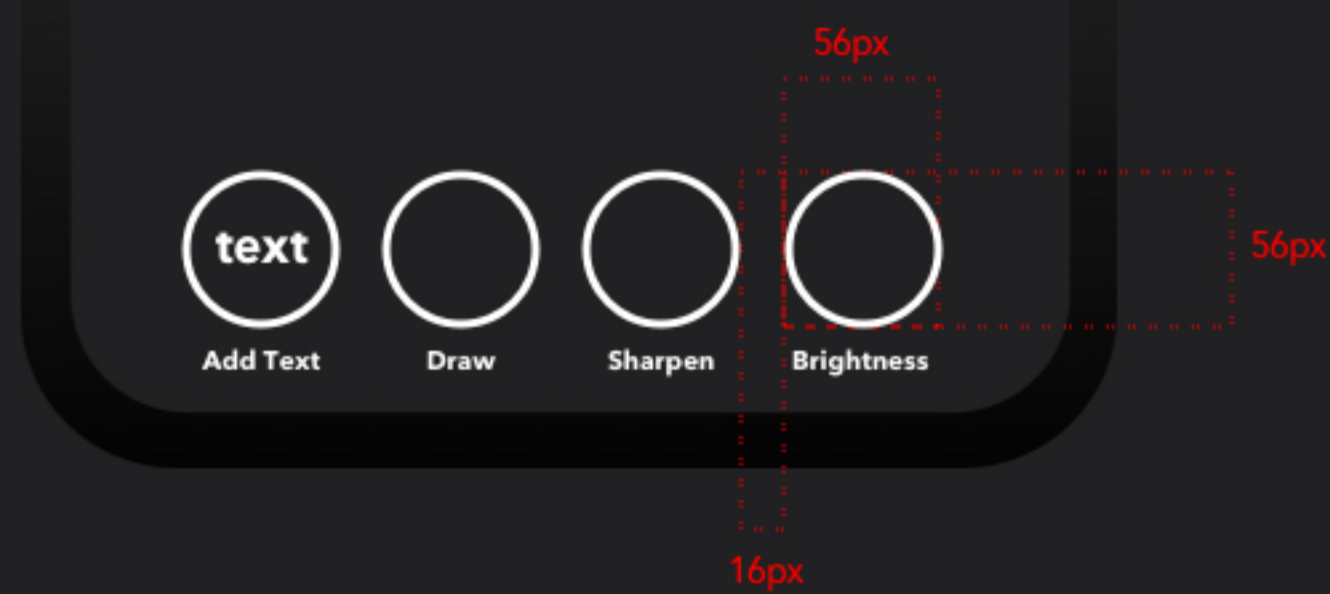

Example

Left aligned

This is the layout if 2 buttons exist one on top of the other

Example

Right aligned

This is the layout if 1 button exists next to CTA text

Example

Vertical layout

This is the layout if 1 button is at the bottom of the screen

Example

Buttons

Normal state

Select state

Examples

Colour

Primary