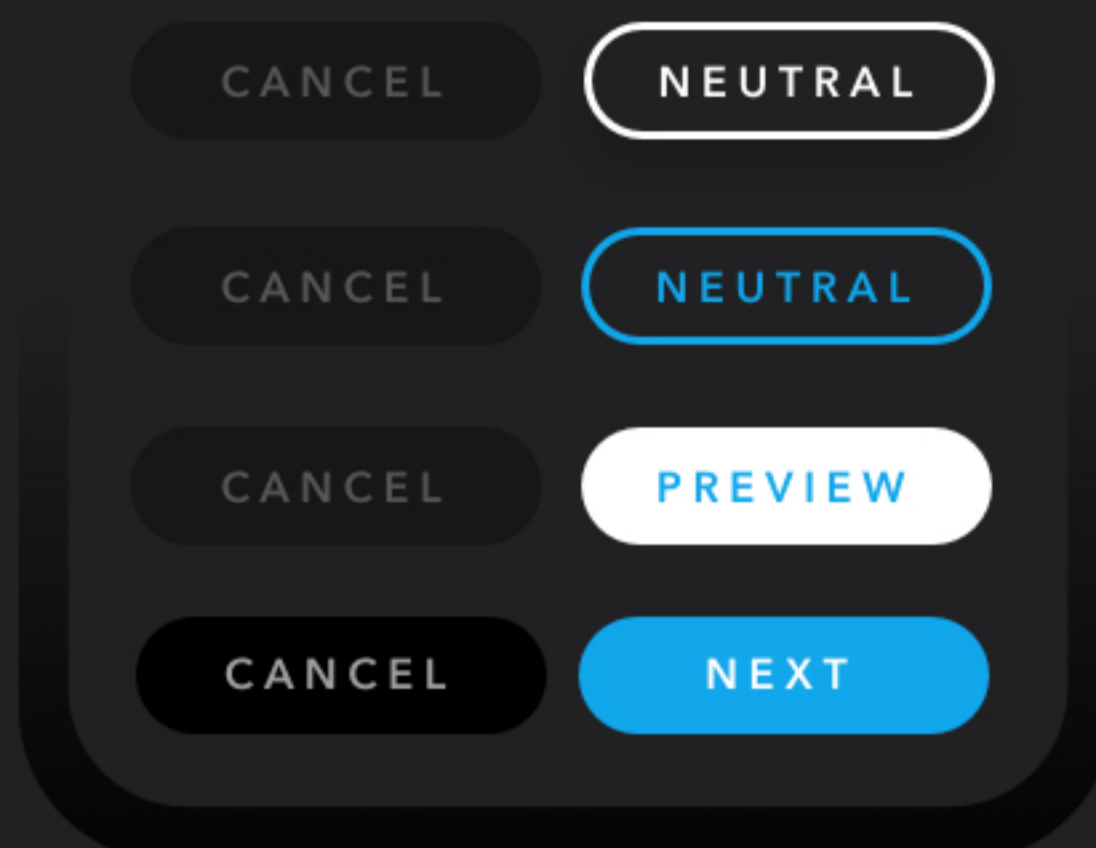

Styleguide

Buttons

When we want to guide the user to a specific action, the CTA button is the prominent button—the one with the highest contrast with its surroundings and background.

Horizontal layout

This is the layout if 2 buttons exist side by side

Example

Left aligned

This is the layout if 2 buttons exist one on top of the other

Example

Right aligned

This is the layout if 1 button exists next to CTA text

Example

Vertical layout

This is the layout if 1 button is at the bottom of the screen

Example

Buttons

Normal state

Select state

Examples

Colour

Primary