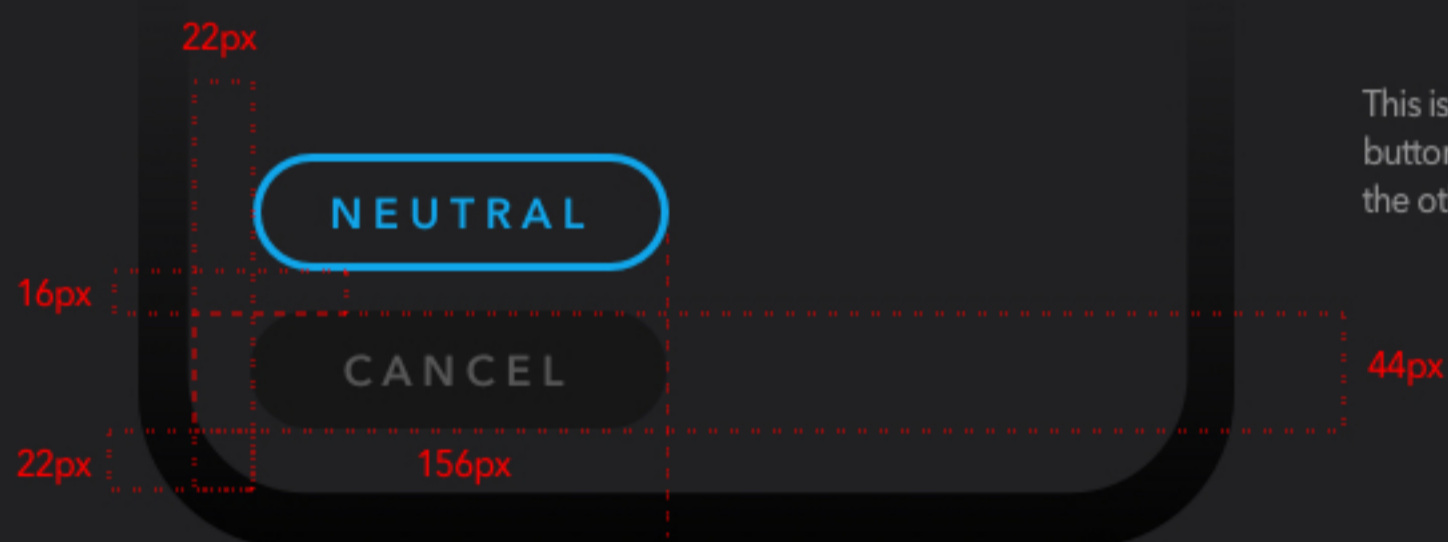

NEUTRAL

Font: Avenir Next Demi bold, all CAPS, #FFFFFF, 16pt, 3.8 kerning
 Container: transparent
 Stroke: #FFFFFF, 3pt, 44px high
 Width: 156px (when next to other button)
 Height: 44px high
 Radius: 100
 Elevation:

Styleguide

Buttons

When we want to guide the user to a specific action, the CTA button is the prominent button—the one with the highest contrast with its surroundings and background.

Horizontal layout

This is the layout if 2 buttons exist side by side

Example

Left aligned

This is the layout if 2 buttons exist one on top of the other

Example

Right aligned

This is the layout if 1 button exists next to CTA text

Example

Vertical layout