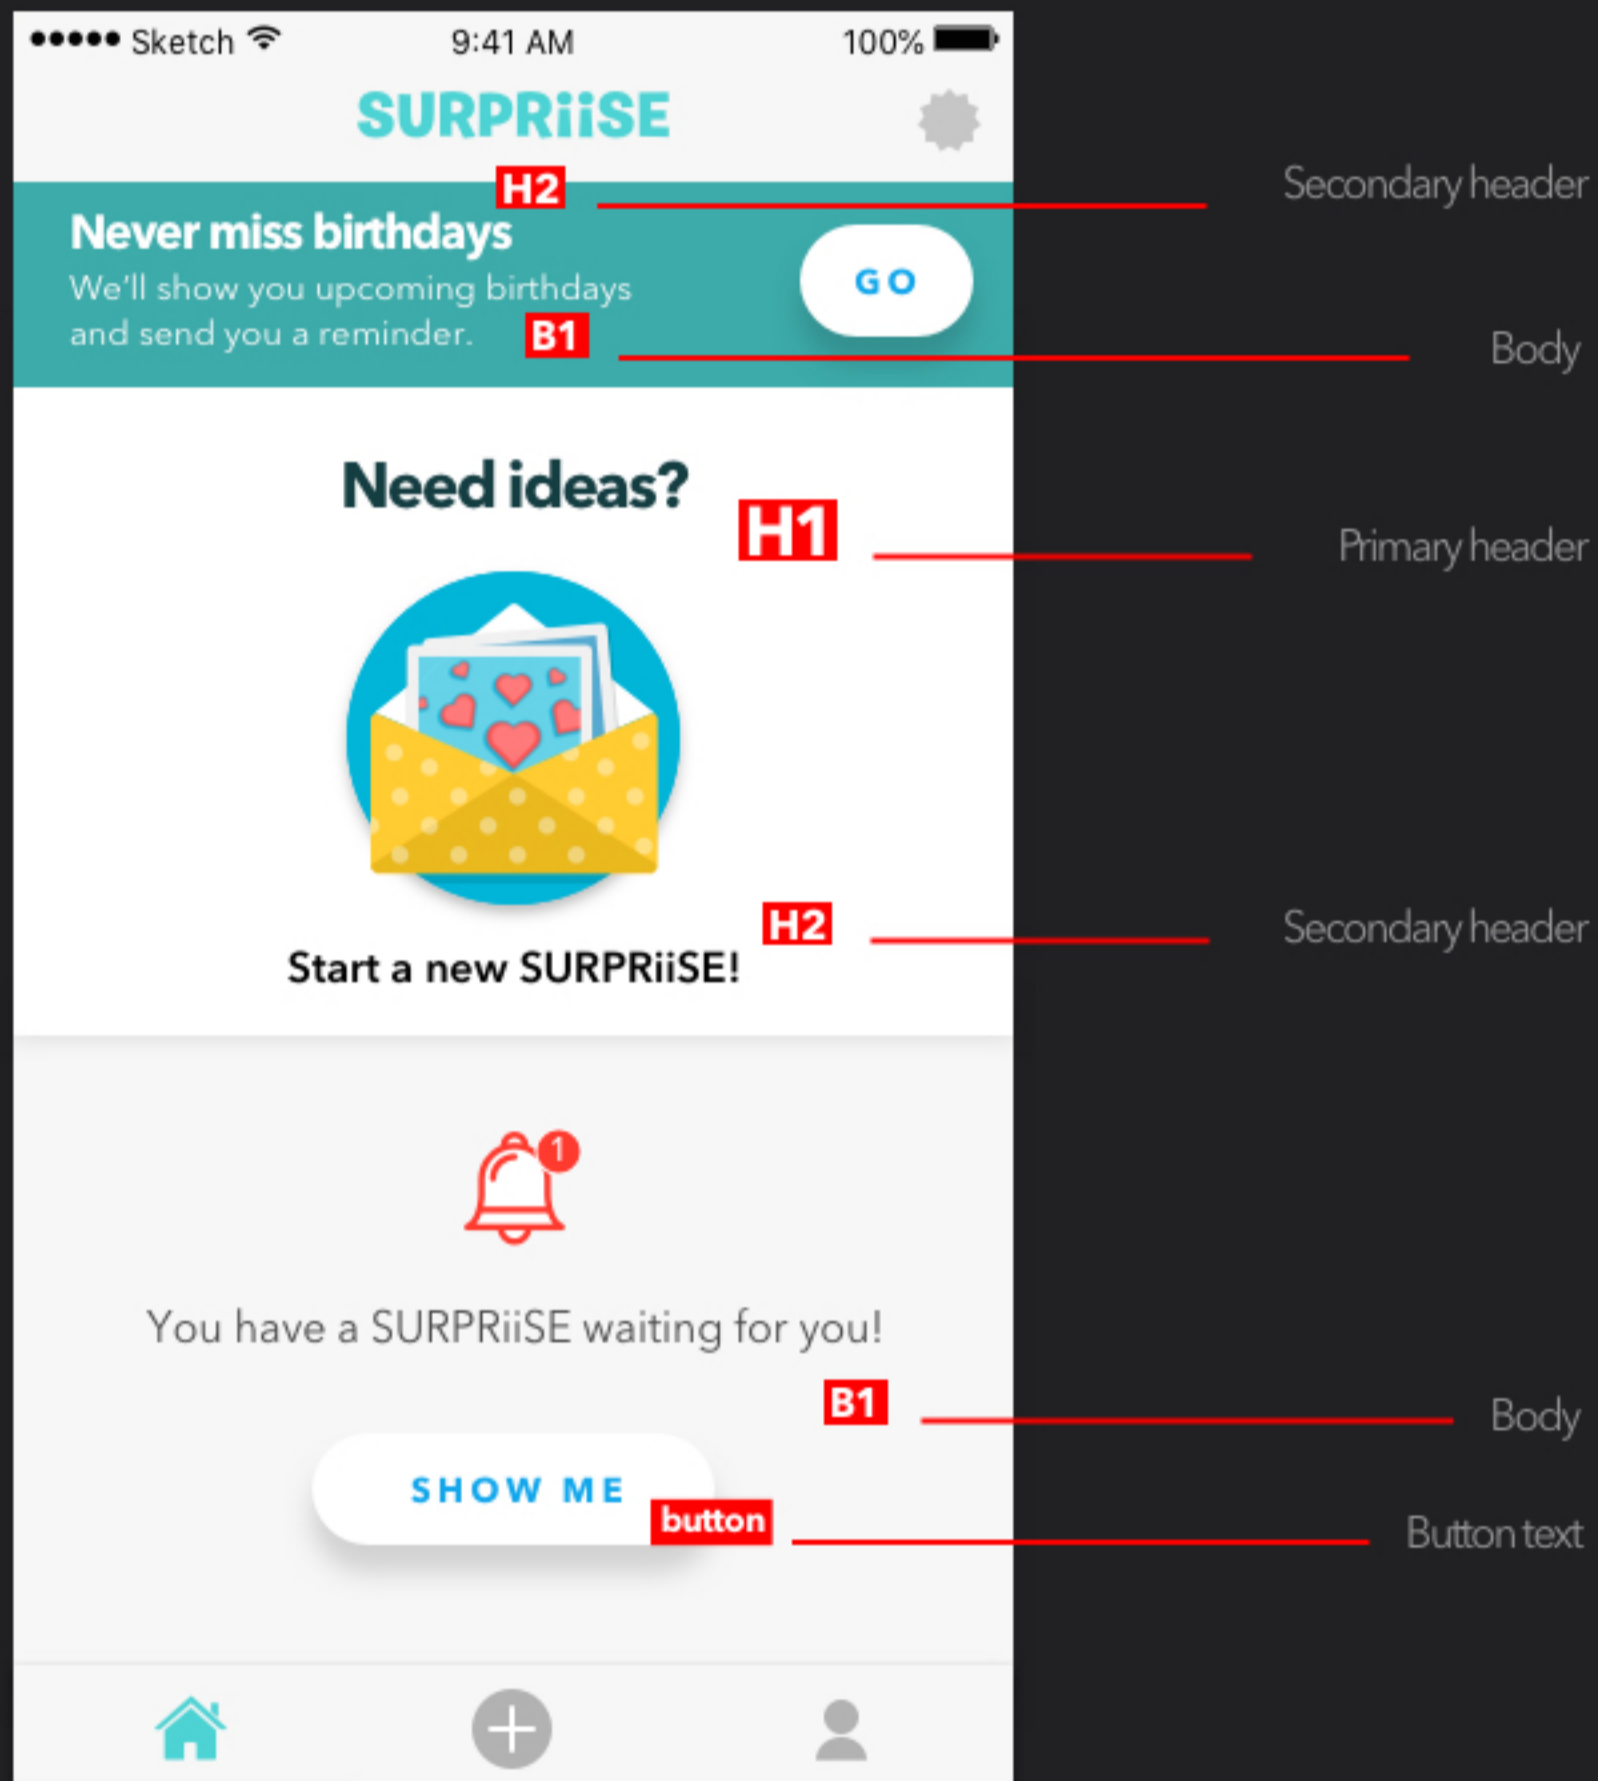

Font hierarchy

Legend

H1	Primary header	C1	Caption
H2	Secondary header	button	Button text
N1	Navigation header	D1	Display
B1	Body		

iPhone 8