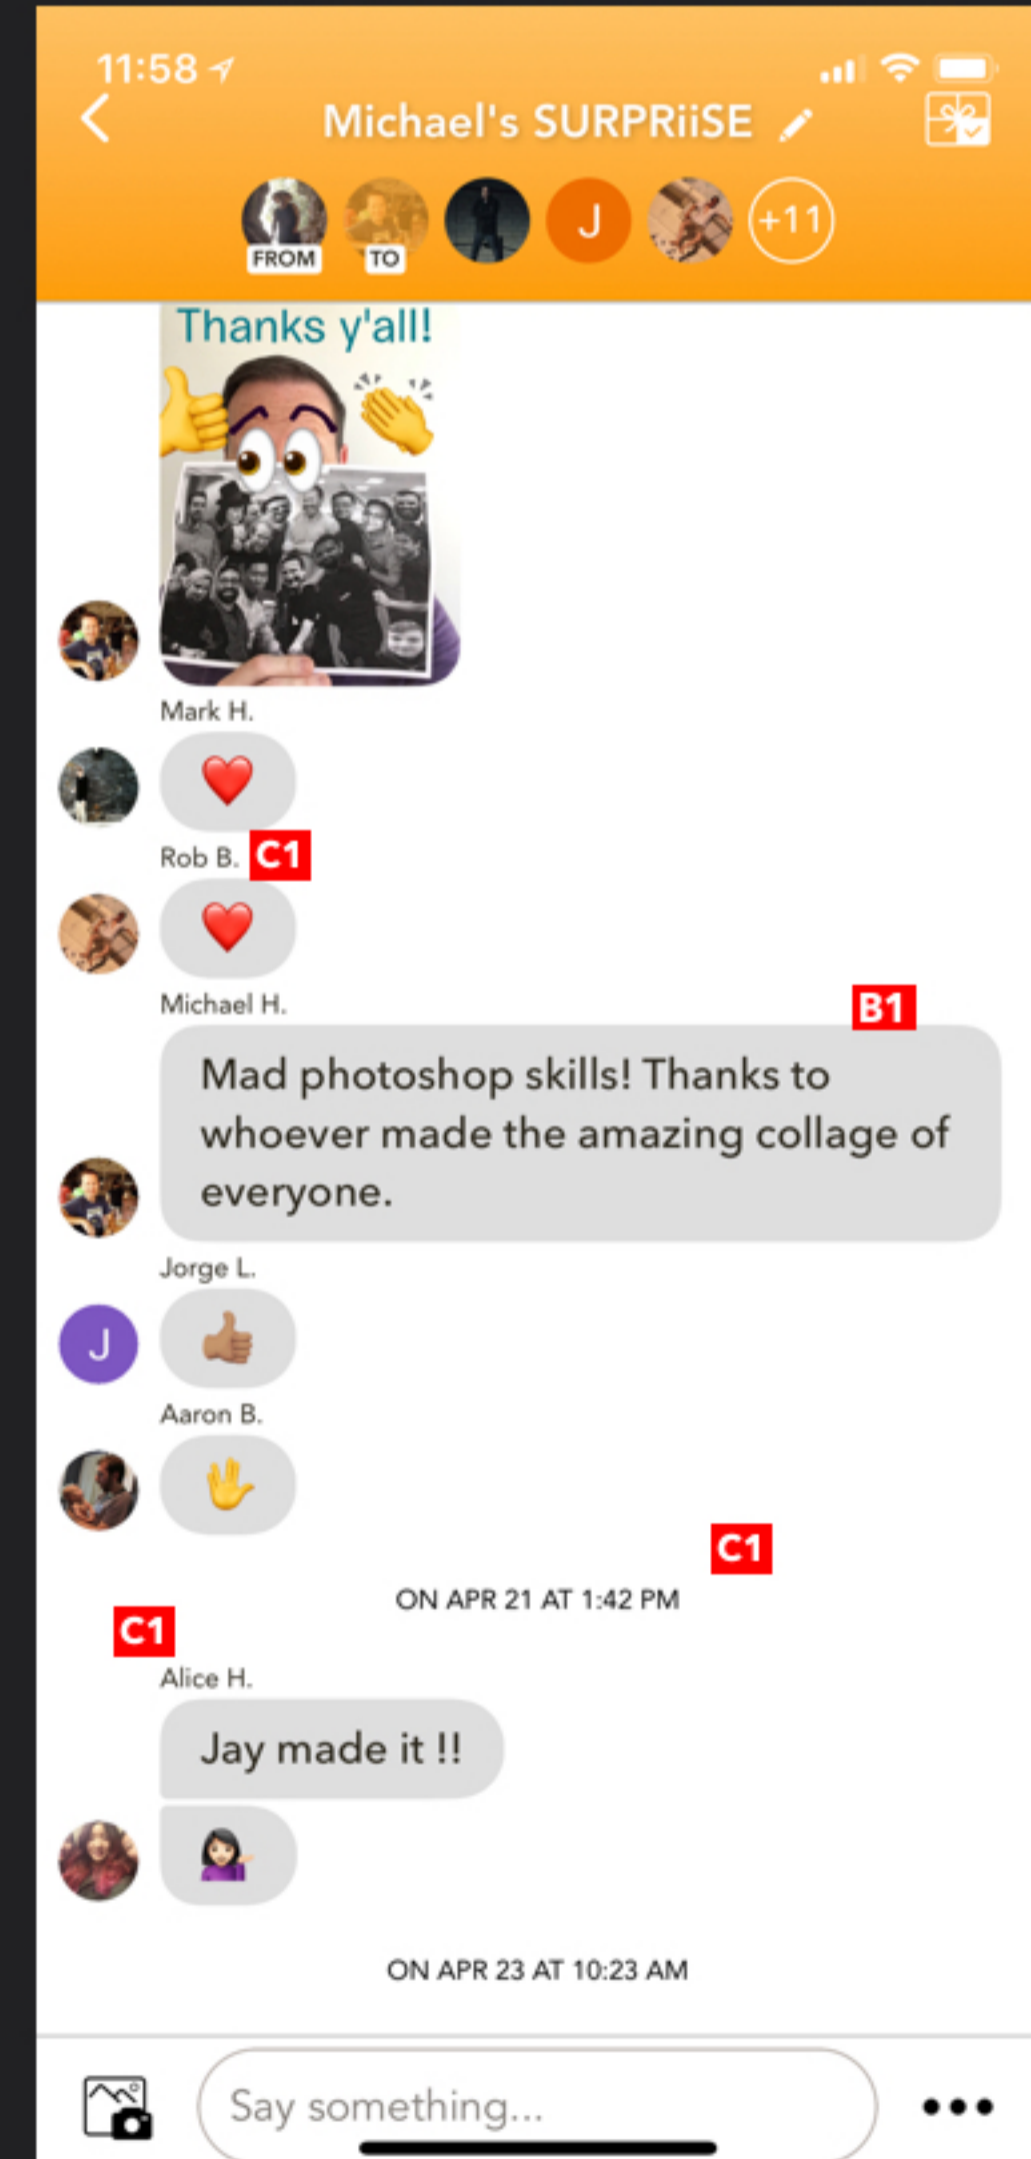

Font hierarchy

Legend

H1	Primary header	C1	Caption
H2	Secondary header	button	Button text
N1	Navigation header	D1	Display
B1	Body		

iPhone 8

iPhone X