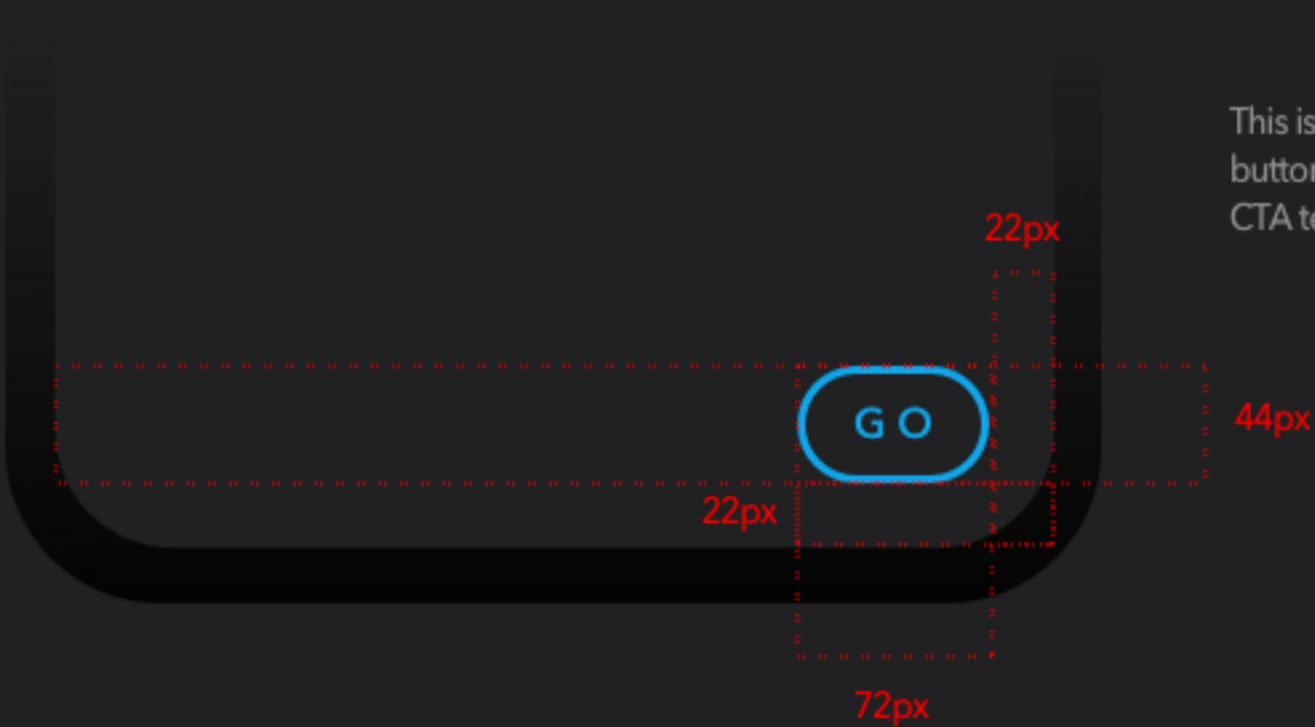

Styleguide

Buttons

When we want to guide the user to a specific action, the CTA button is the prominent button—the one with the highest contrast with its surroundings and background.

Horizontal layout

This is the layout if 2 buttons exist side by side

Example

Left aligned

This is the layout if 2 buttons exist one on top of the other

Example

Right aligned

This is the layout if 1 button exists next to CTA text

Example

Vertical layout

This is the layout if 1 button is at the bottom of the screen

Example

Buttons

Normal state

Select state

Examples

Colour

Primary