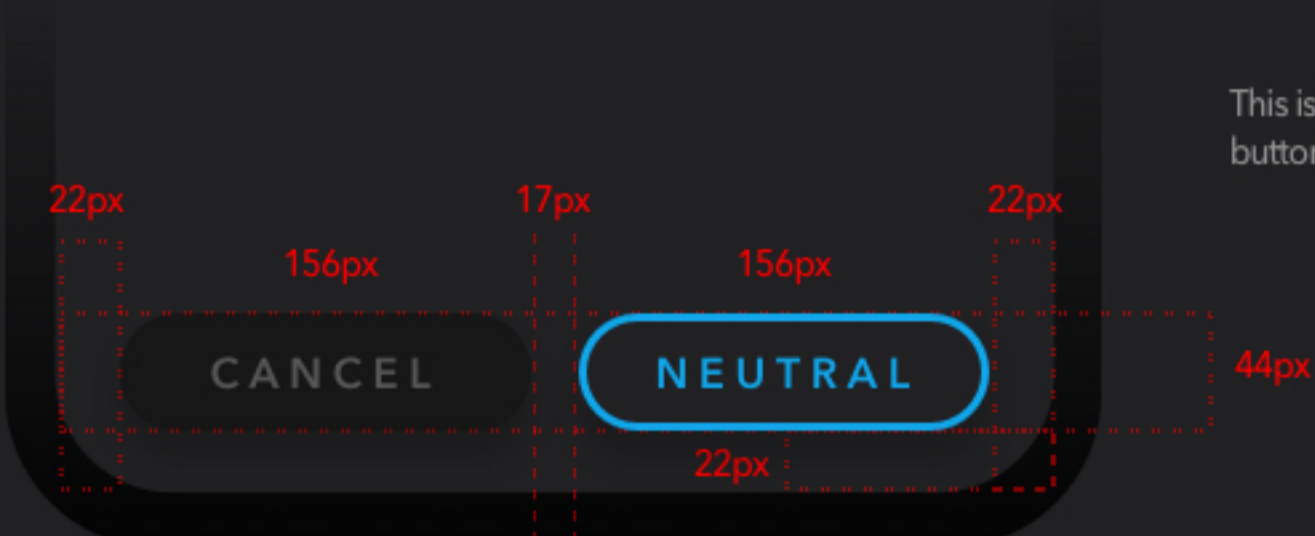

NEUTRAL

Font: Avenir Next Demi bold, all CAPS, #FFFFFF, 16pt, 3.8 kerning
 Container: transparent
 Stroke: #FFFFFF, 3pt, 44px high
 Width: 156px (when next to other button)
 Height: 44px high
 Radius: 100
 Elevation:

Styleguide

Buttons

When we want to guide the user to a specific action, the CTA button is the prominent button—the one with the highest contrast with its surroundings and background.

Horizontal layout

This is the layout if 2 buttons exist side by side